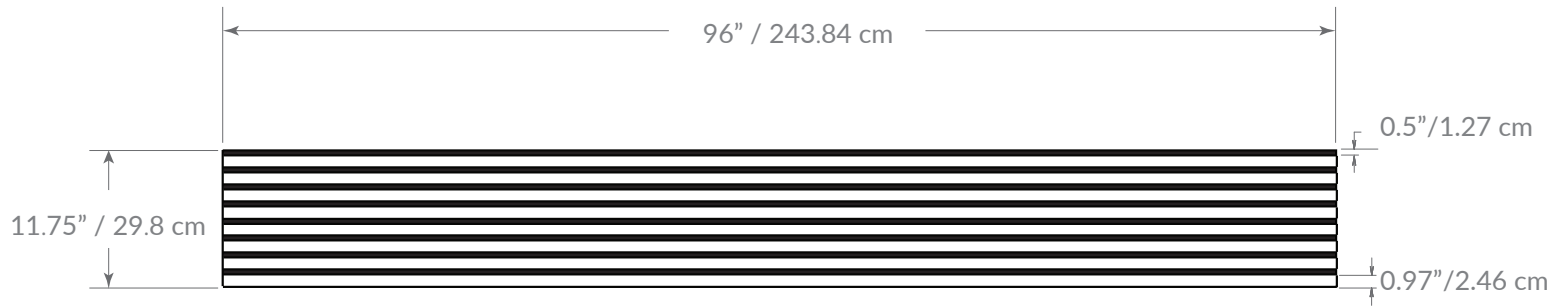

## MIDNIGHT COLLECTION

Fluted

7.8 ft<sup>2</sup>/ pi<sup>2</sup>

AVAILABLE 120" LONG