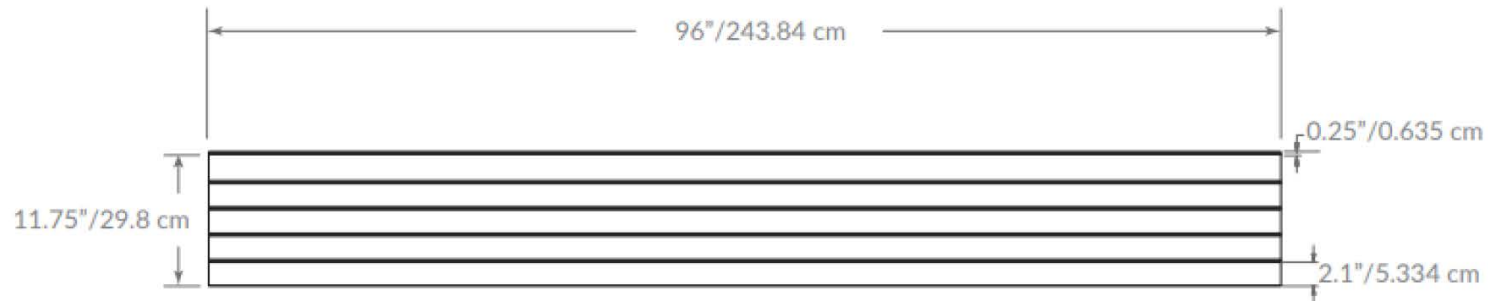

MIDNIGHT COLLECTION

FLUTED 2"

7.8 sq.ft. per unit

AVAILABLE 120" LONG