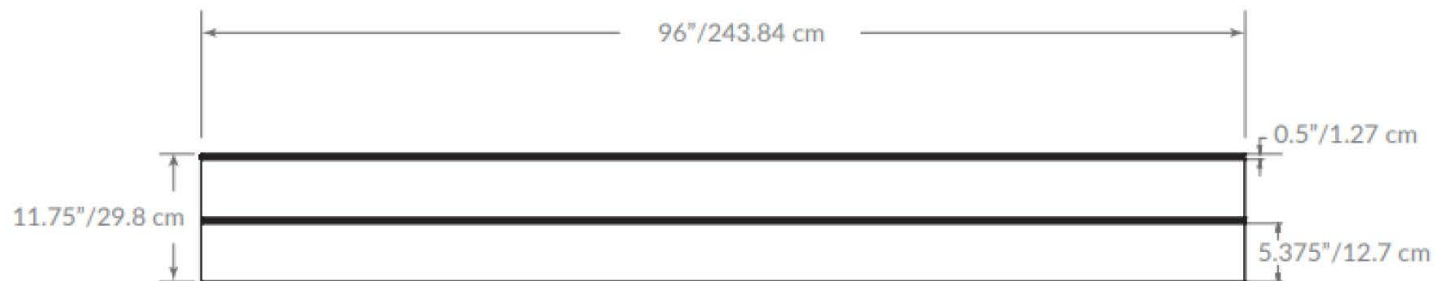

MIDNIGHT COLLECTION

FLUTED 5"

7.8 sq.ft. per unit

AVAILABLE 120" LONG