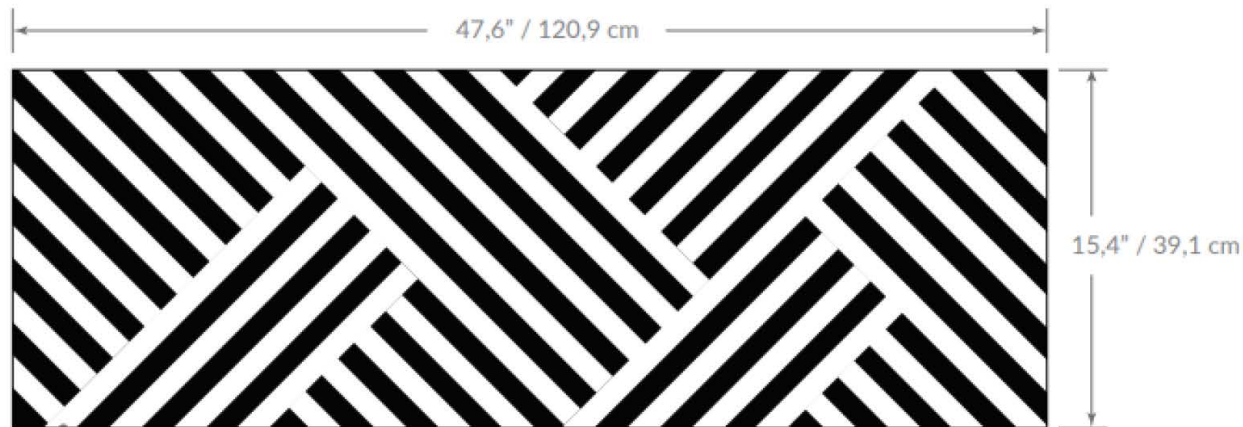

MIDNIGHT COLLECTION

INTERSECT

5.09 sq.ft./ Box: 15.27 sq.ft.

Top layer and gap 1.4" wide