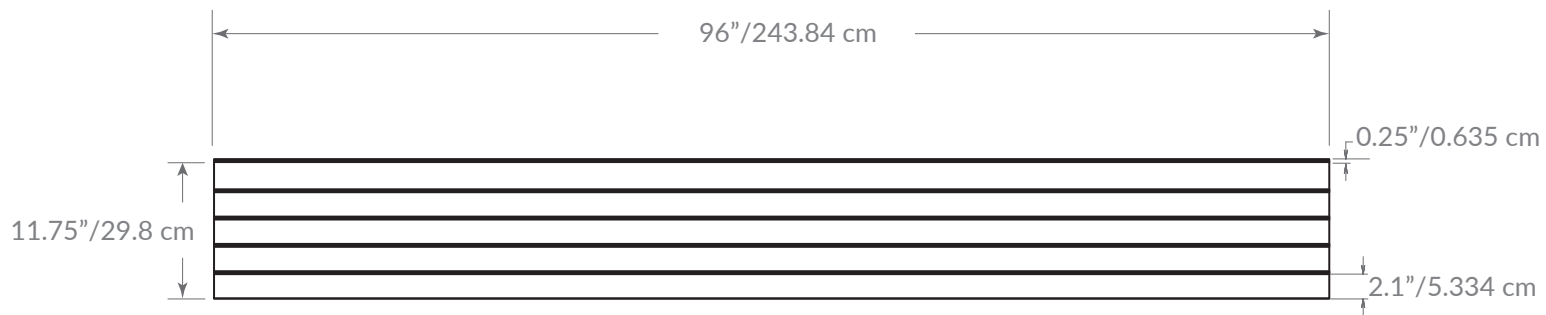

## NEW ERA COLLECTION

Fluted 2" GREY, OAK, WALNUT, WHITE

7.8 ft<sup>2</sup>

AVAILABLE 120" LONG