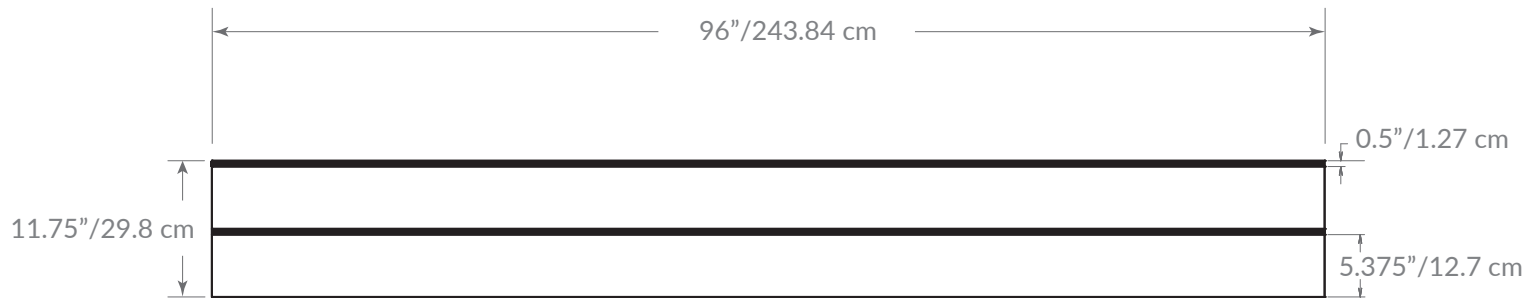

NEW ERA COLLECTION

Fluted 5" GREY, OAK, WALNUT, WHITE

7.8 ft²/ pi²

AVAILABLE 120" LONG