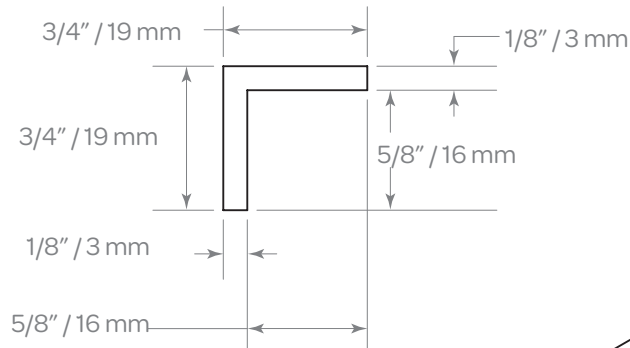

GEOMETRY

INCLINE

3/4" X 3/4" X 90"

Scale / Échelle : 1:1 06-2019 by M.G.