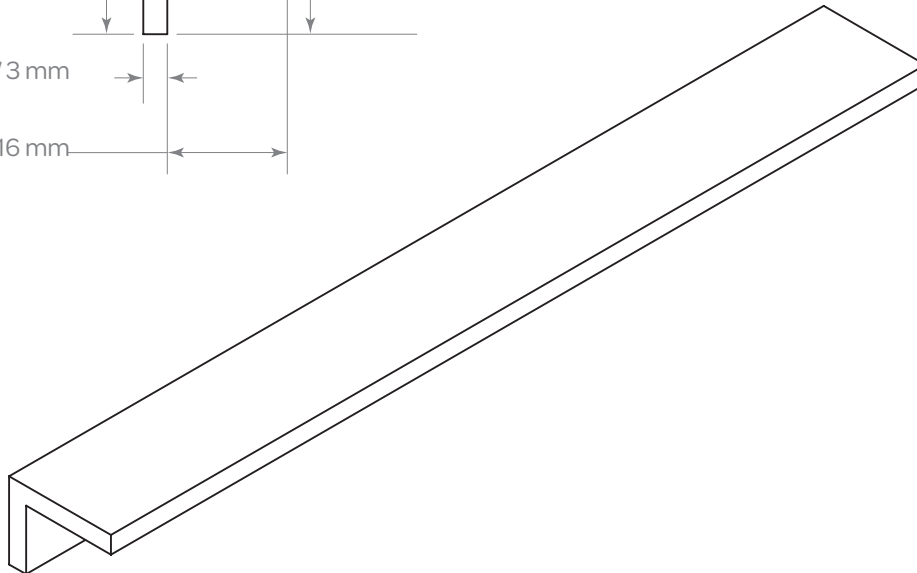

GEOMETRY

INCLINE

3/4" X 3/4" X 90"

Scale / Échelle : 1:1 06-2019 by M.G.