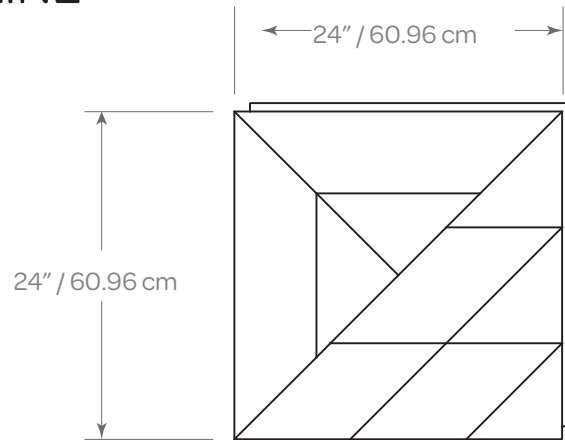

GEOMETRY

INCLINE

6 panels / box – 24 ft² / box

Piece 1

Piece 2

Piece 3

Wood veneer with
an MDF core 4 mm

Piece 4