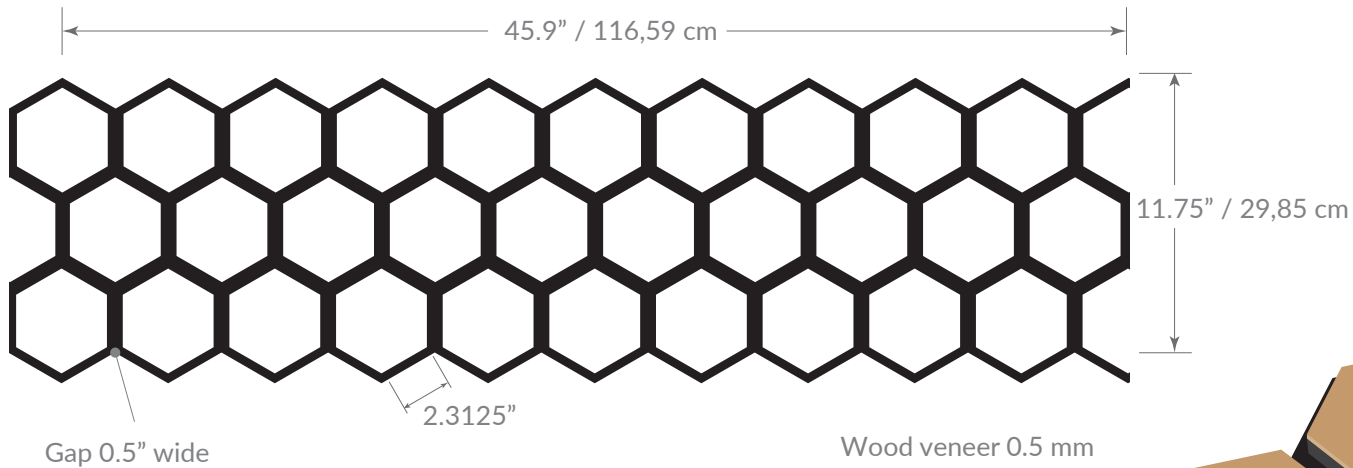

NEW ERA

HEX OAK | HEX WALNUT

3 panels / box - 11.1 ft² / box

Wood veneer 0.5 mm

13 mm
MDF 12 mm

Wood veneer 0.5 mm