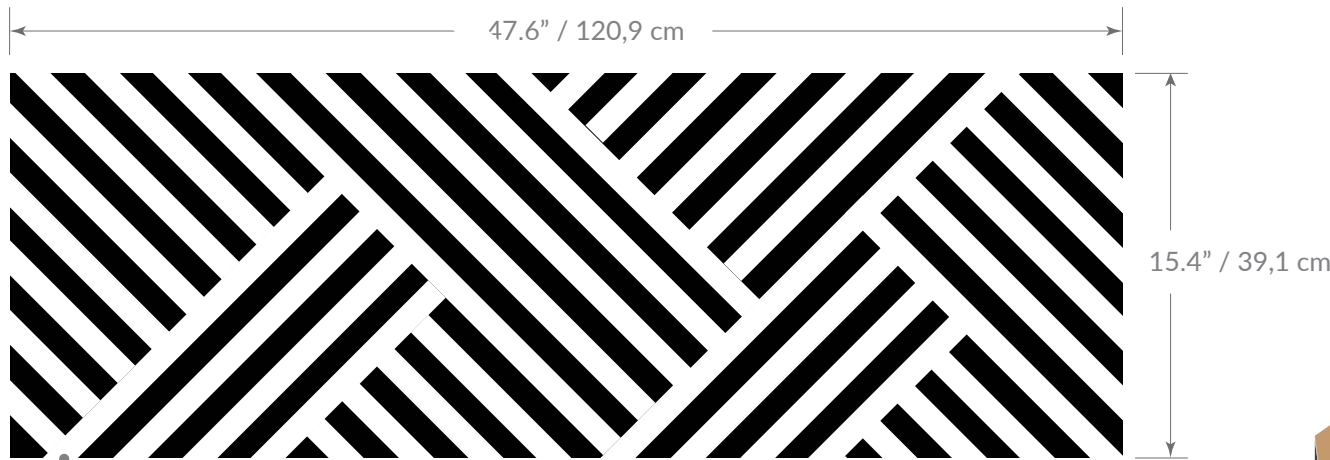

NEW ERA

INTERSECT OAK | INTERSECT WALNUT

3 panels / box - 15.27 ft² / box

Top layer and gap 1.4" wide

Wood veneer 0.5 mm

13 mm

MDF 12 mm

Wood veneer 0.5 mm