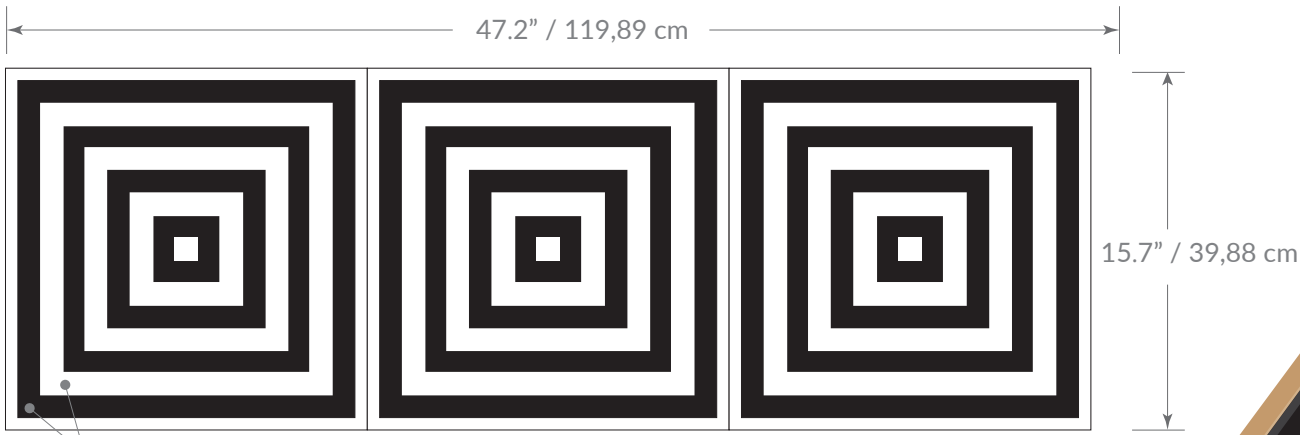

NEW ERA

INTERSQUARE WALNUT

3 panels / box - 15.3 ft² / box

Top layer and gap 1" wide

Wood veneer 0.5 mm

13 mm

MDF 12 mm

Wood veneer 0.5 mm