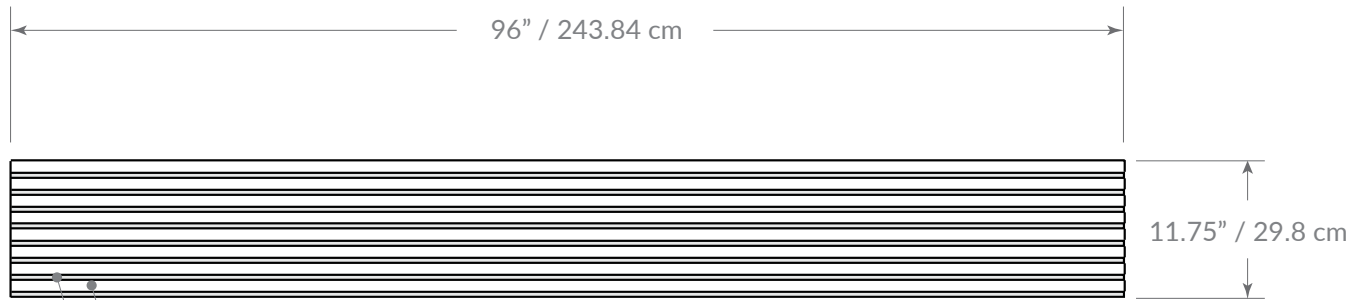

### FLUTED

Sold by the unit – 7.8 ft<sup>2</sup>

Top layer 0.97" wide

Gap 0.50" wide