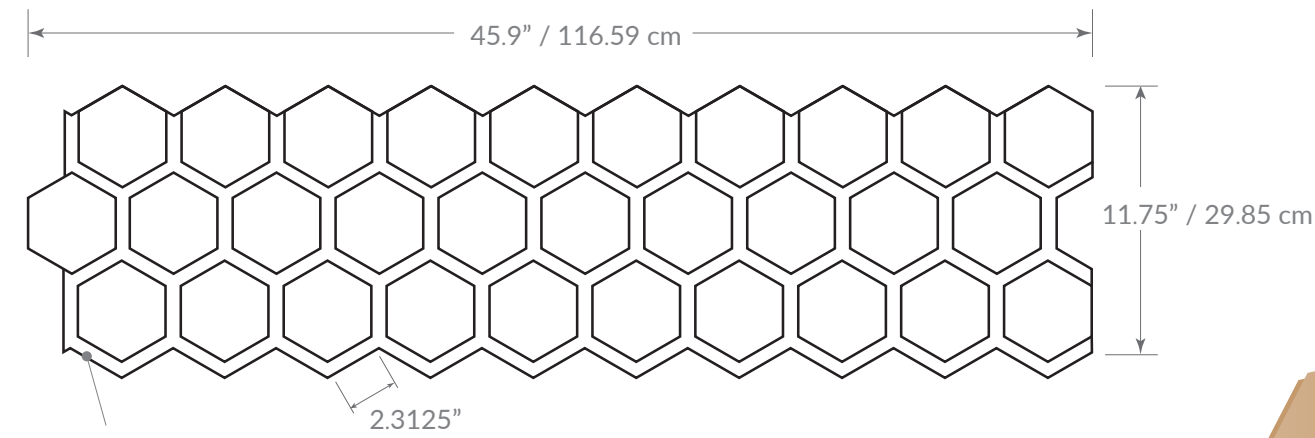

PAINTABLE

HEX

3 panels / box - 11.1 ft² / box

Gap 0.5" wide

2.3125"

12.3 mm
MDF 12 mm

Melamine/MDF 0.3 mm