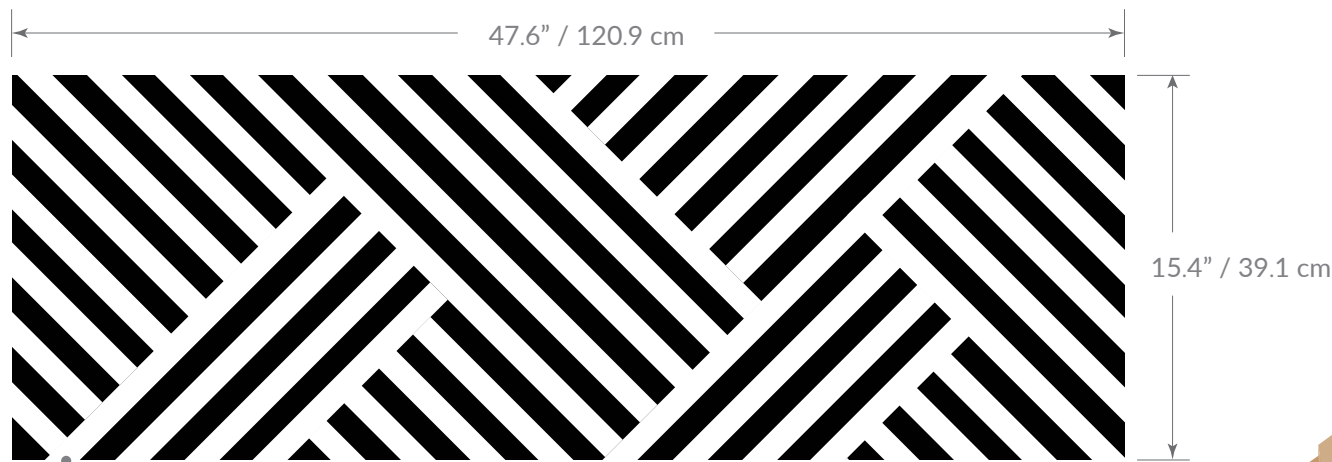

PAINTABLE

INTERSECT

3 panels / box - 15.27 ft² / box

Top layer and gap 1.4" wide

12.3 mm
MDF 12 mm
Melamine/MDF 0.3 mm