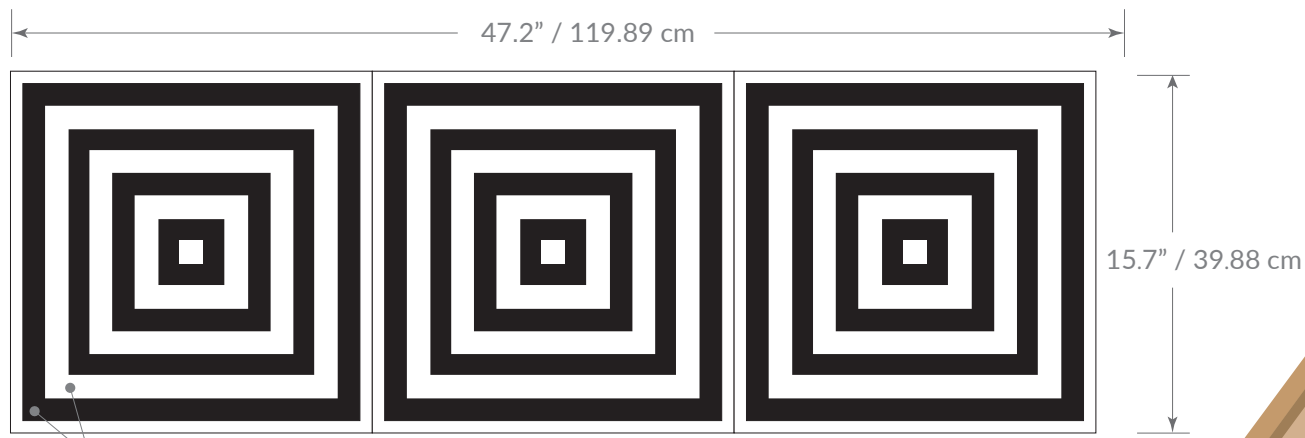

PAINTABLE

INTERSQUARE

3 panels / box - 15.3 ft² / box

Top layer and gap 1" wide

12.3 mm

MDF 12 mm

Melamine/MDF 0.3 mm