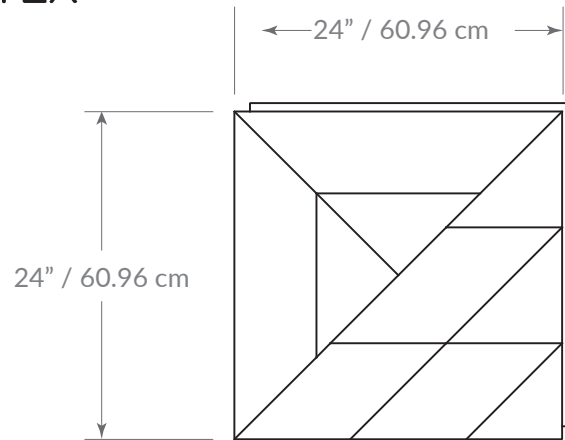

# Geometry

## VERTEX

6 panels / box - 24 ft<sup>2</sup> / box

Piece 1

Piece 2

Piece 3

Wood veneer with an MDF core 4 mm

Piece 4

Piece 5