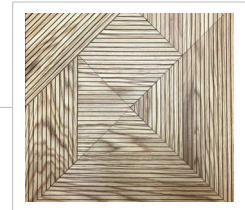

# Geometry

## VERTEX

6 panels / box - 24 ft<sup>2</sup> / box

Piece 1

Piece 2

Piece 3

Wood veneer with an MDF core 4 mm

Piece 4

Piece 5