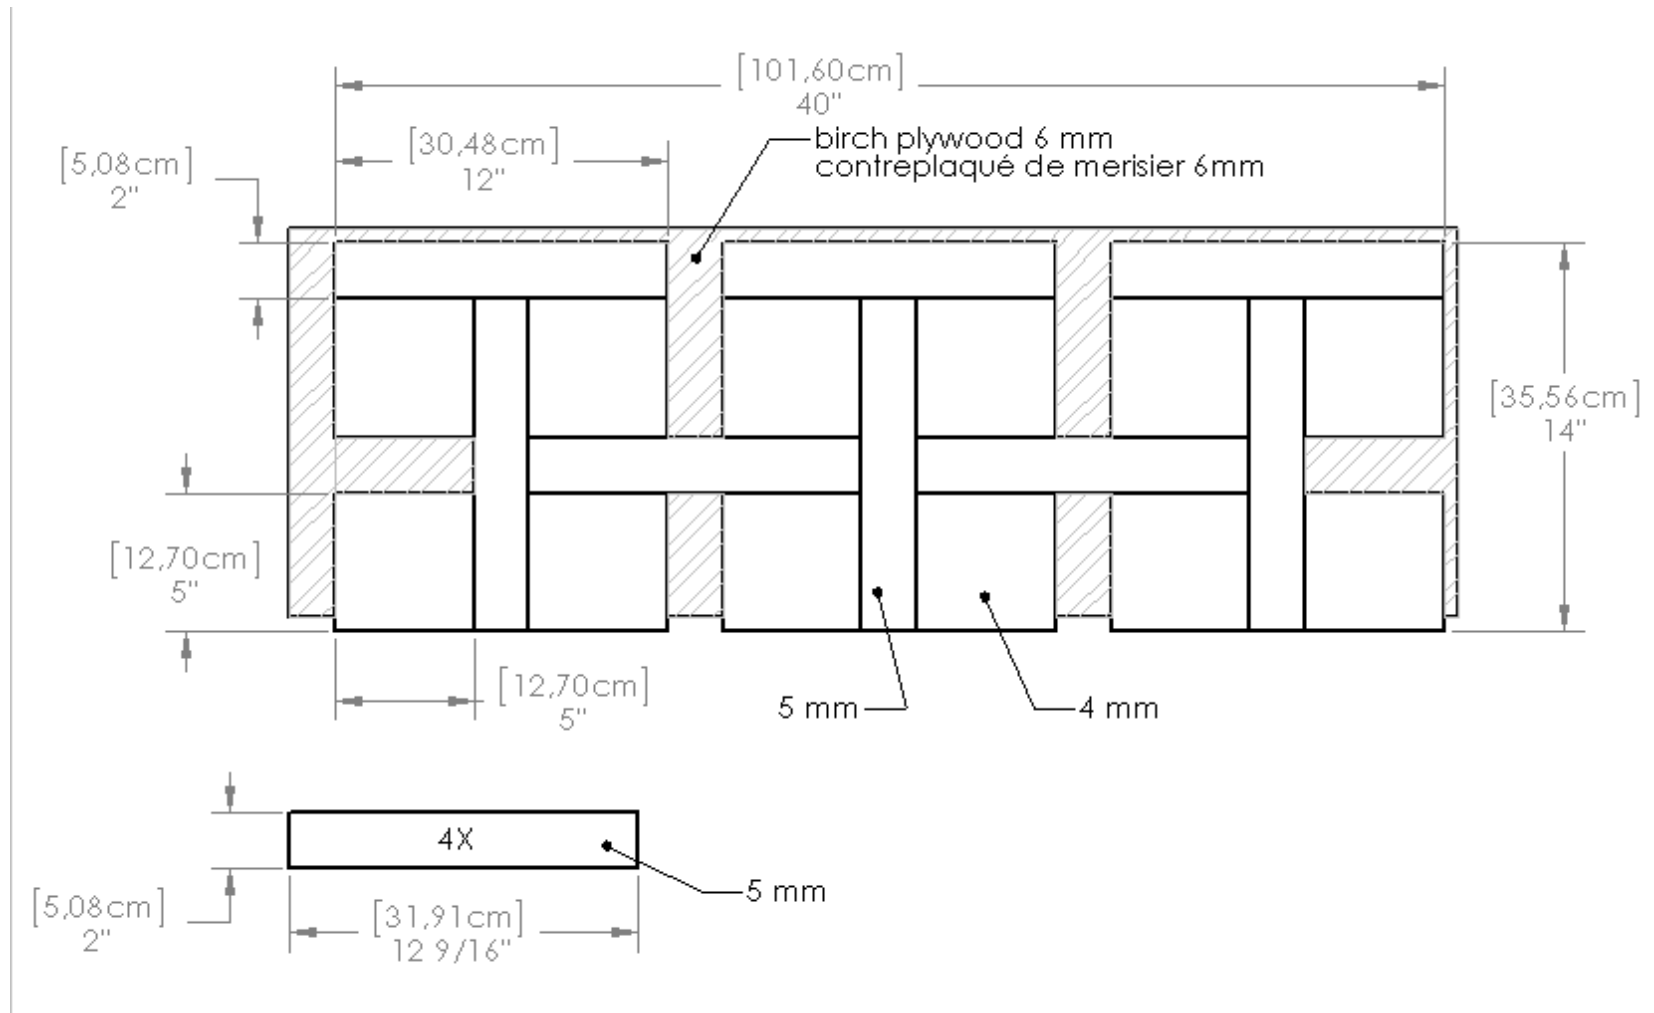

VINTAGE 2 | CELLAR

Technical data

4 panels / box
15.6 sq.ft/ box