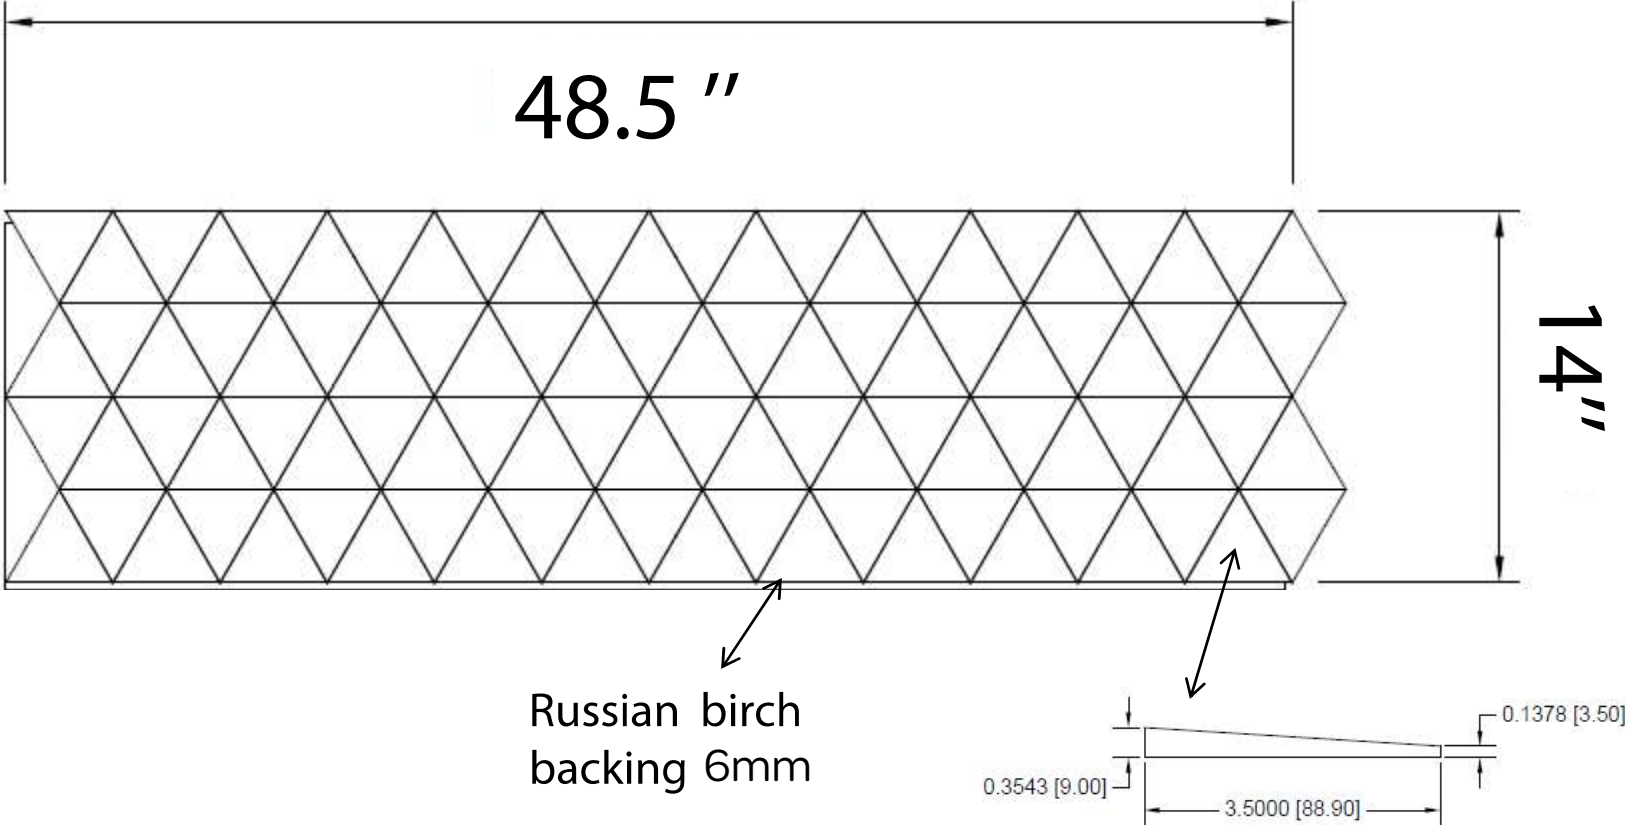

## Technical Data

Rhombus Play and Polygon | 3 panels in each box | 14.1 sq.ft. / box