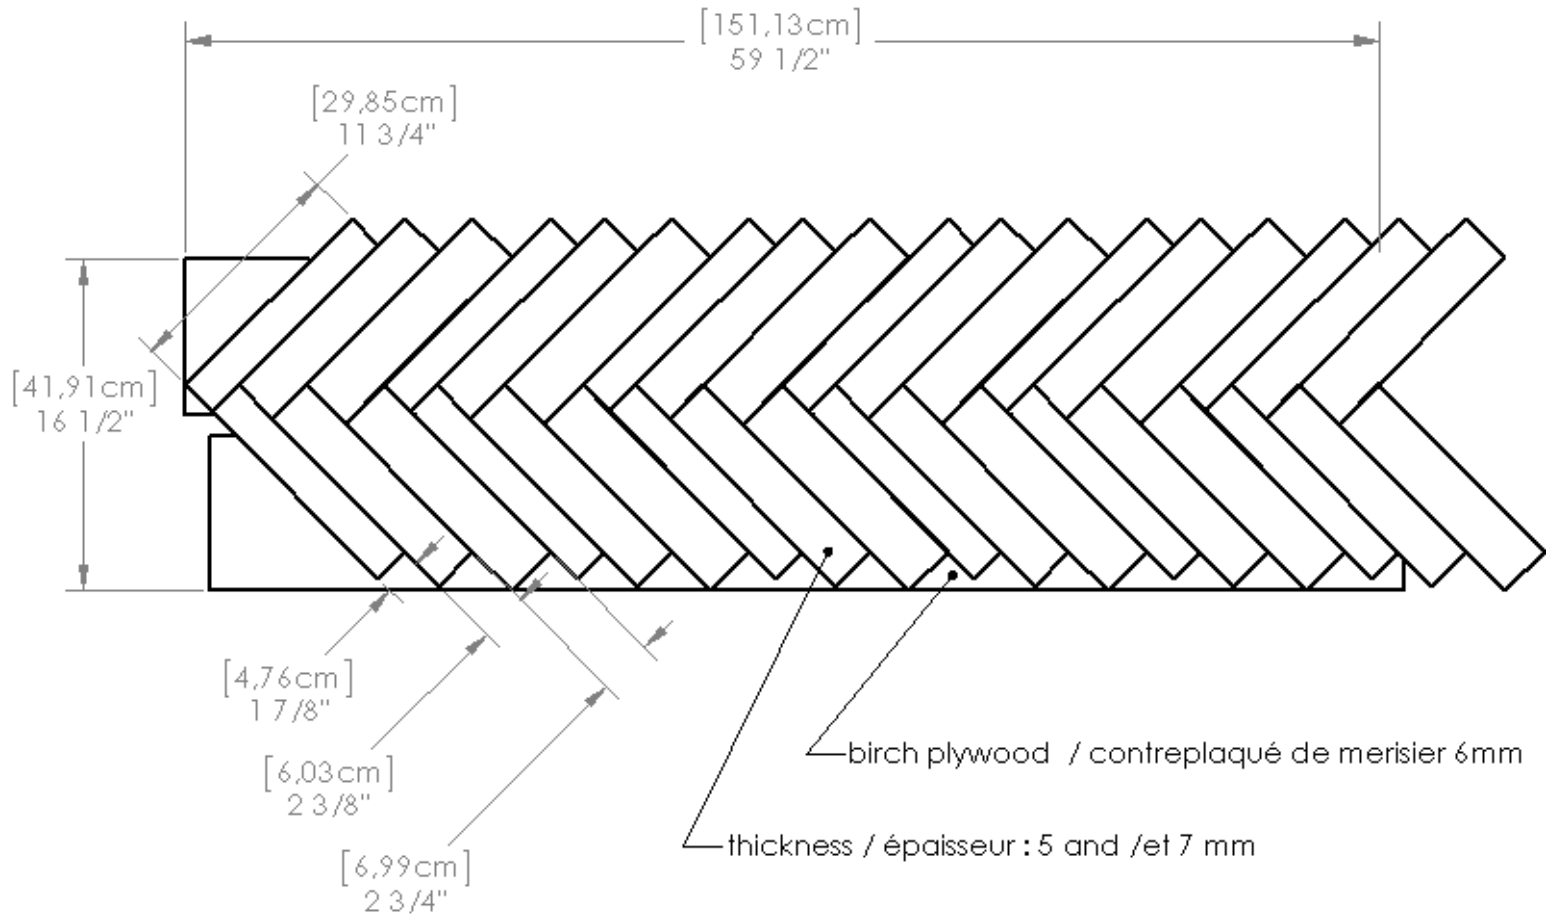

VINTAGE 2 | HERALDRY

Technical data

4 panels / box

27.2 sq.ft / box