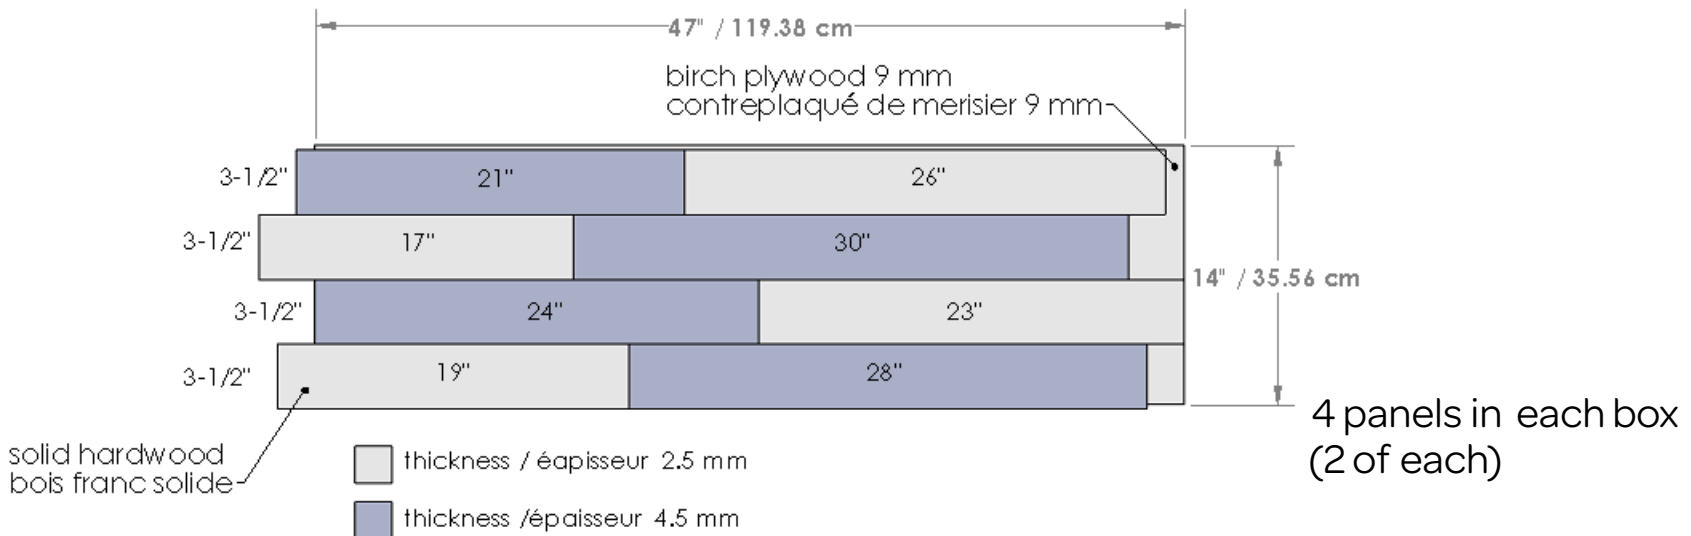

STACKED WOOD

VINTAGE | ANDOVER

Technical data

18.2 sq.ft / box