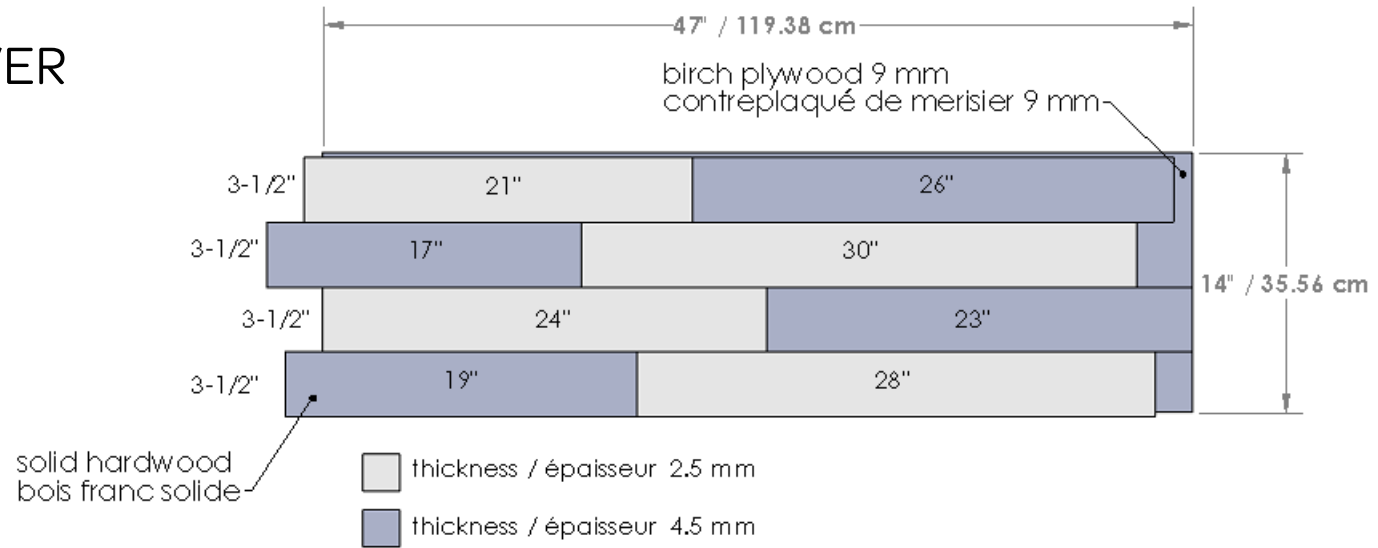

STACKED WOOD

VINTAGE | ANDOVER

Technical data

18.2 sq.ft / box