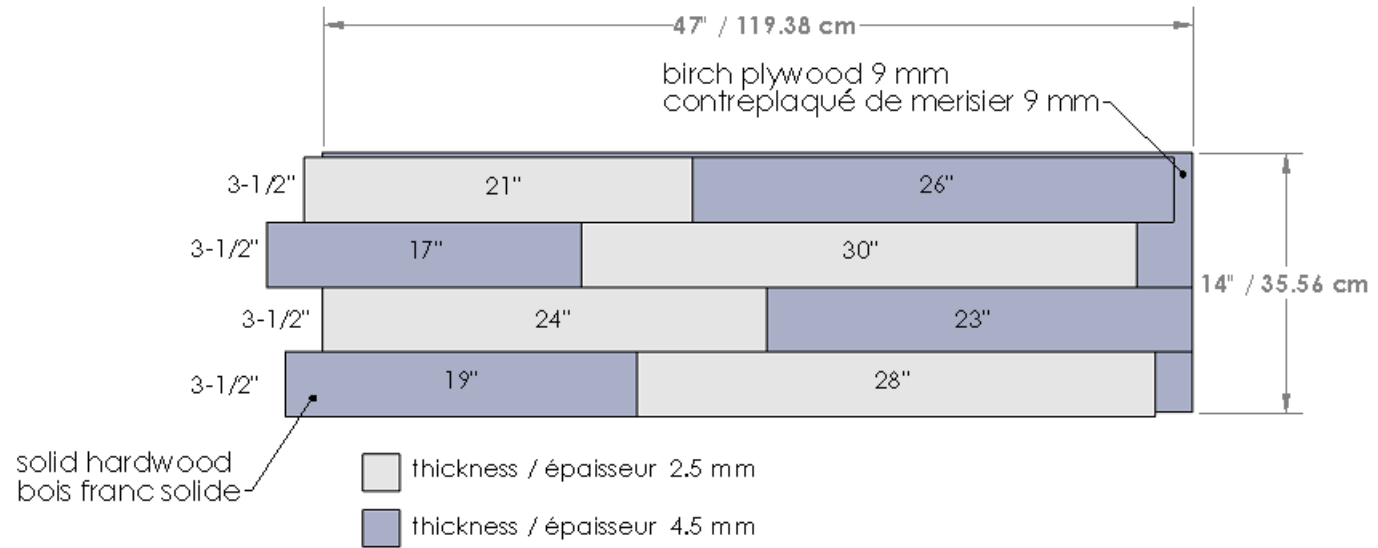

# STACKED WOOD

## VINTAGE | BARN

Technical data

18.2 sq.ft / box