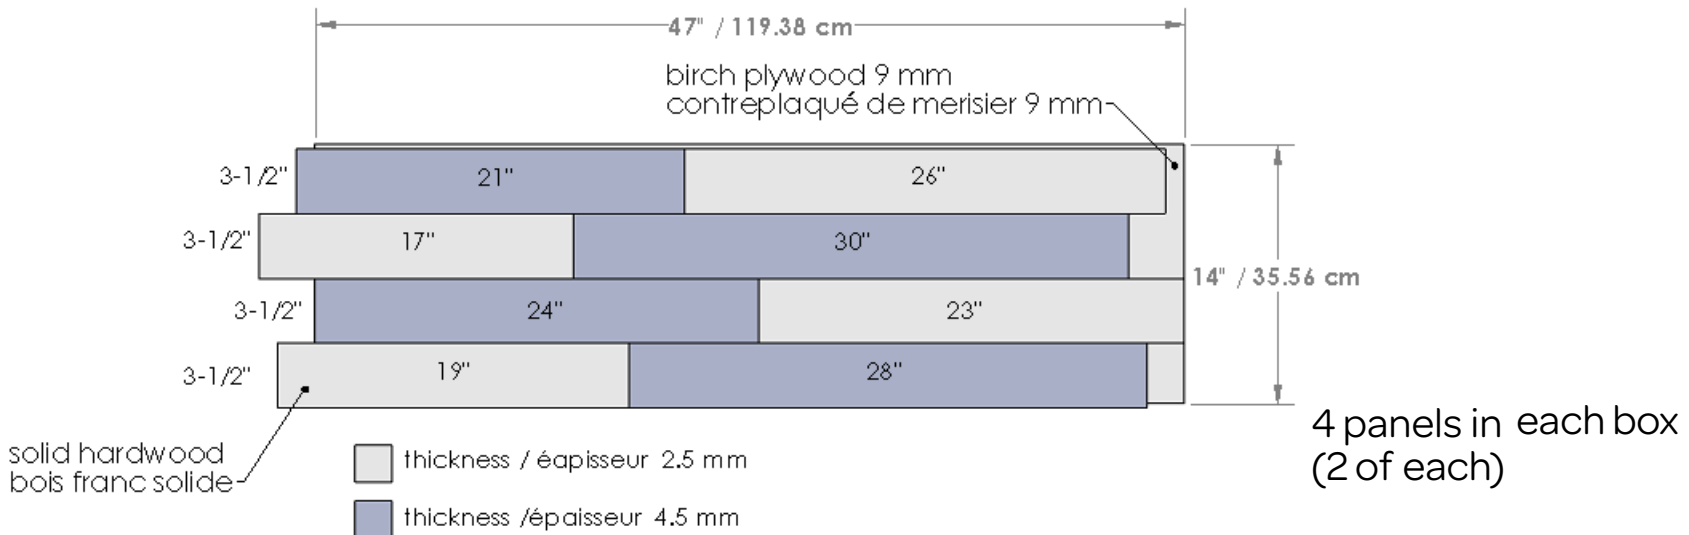

# STACKED WOOD

## VINTAGE | BARN

Technical data

18.2 sq.ft / box