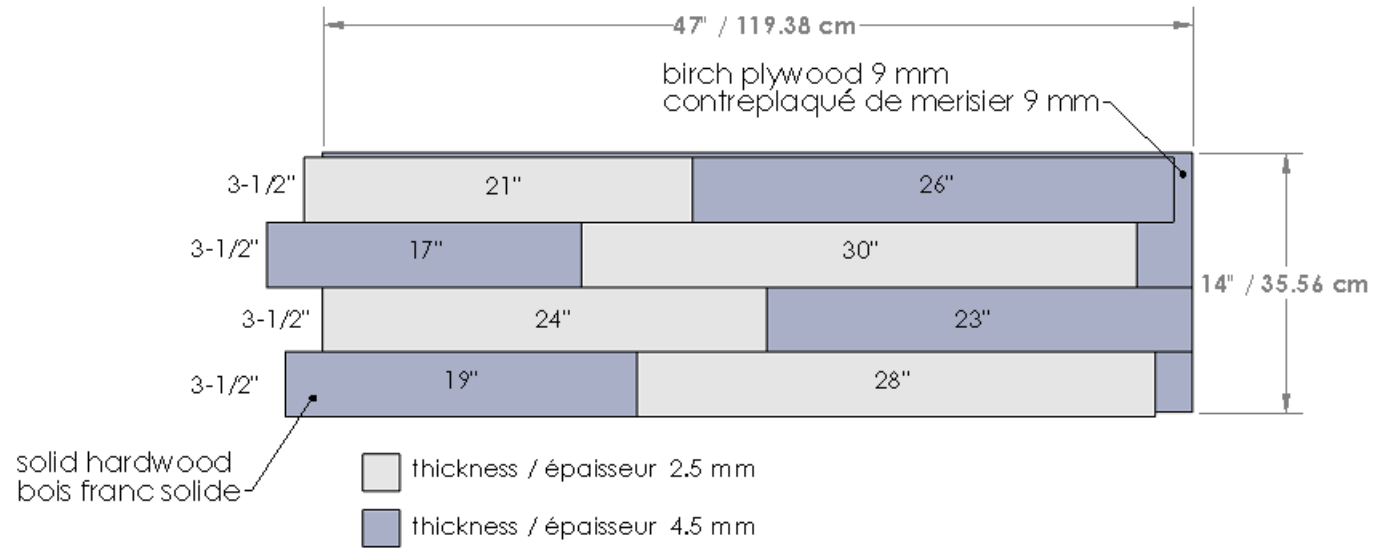

# STACKED WOOD

## VINTAGE | BEACH

Technical data

18.2 sq.ft / box