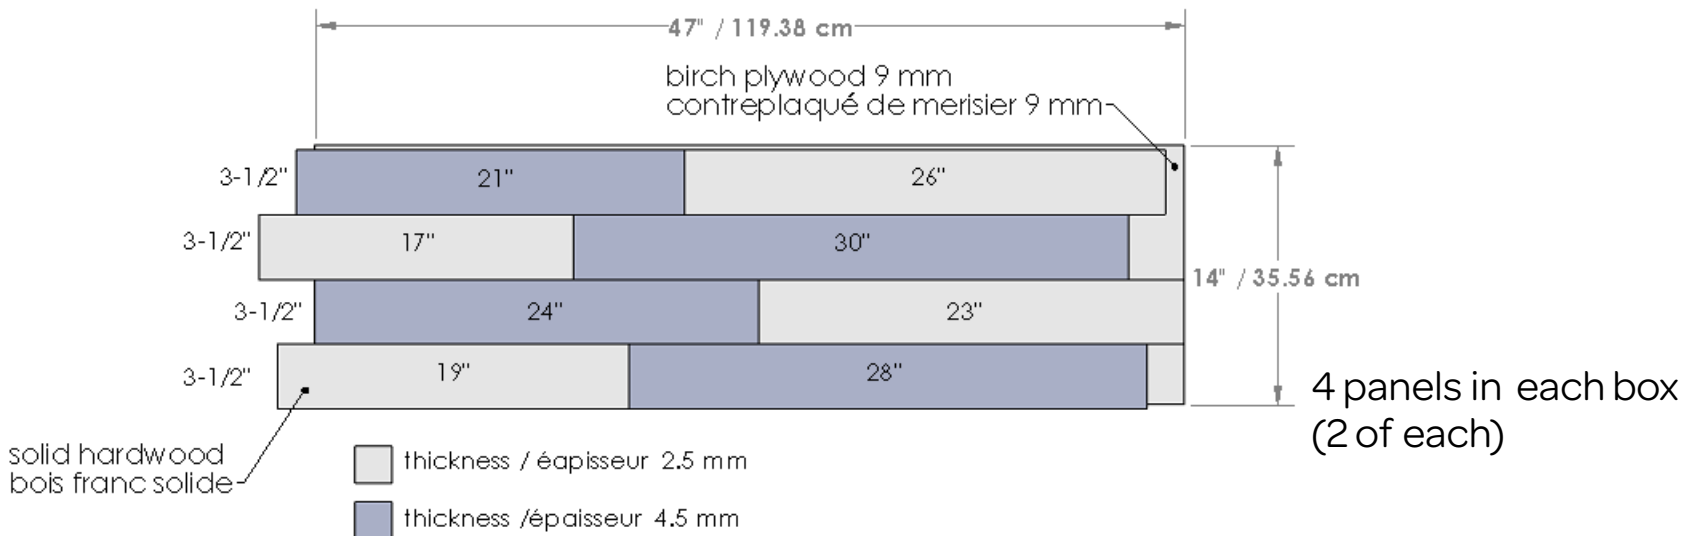

# STACKED WOOD

## VINTAGE | BEACH

Technical data

18.2 sq.ft / box