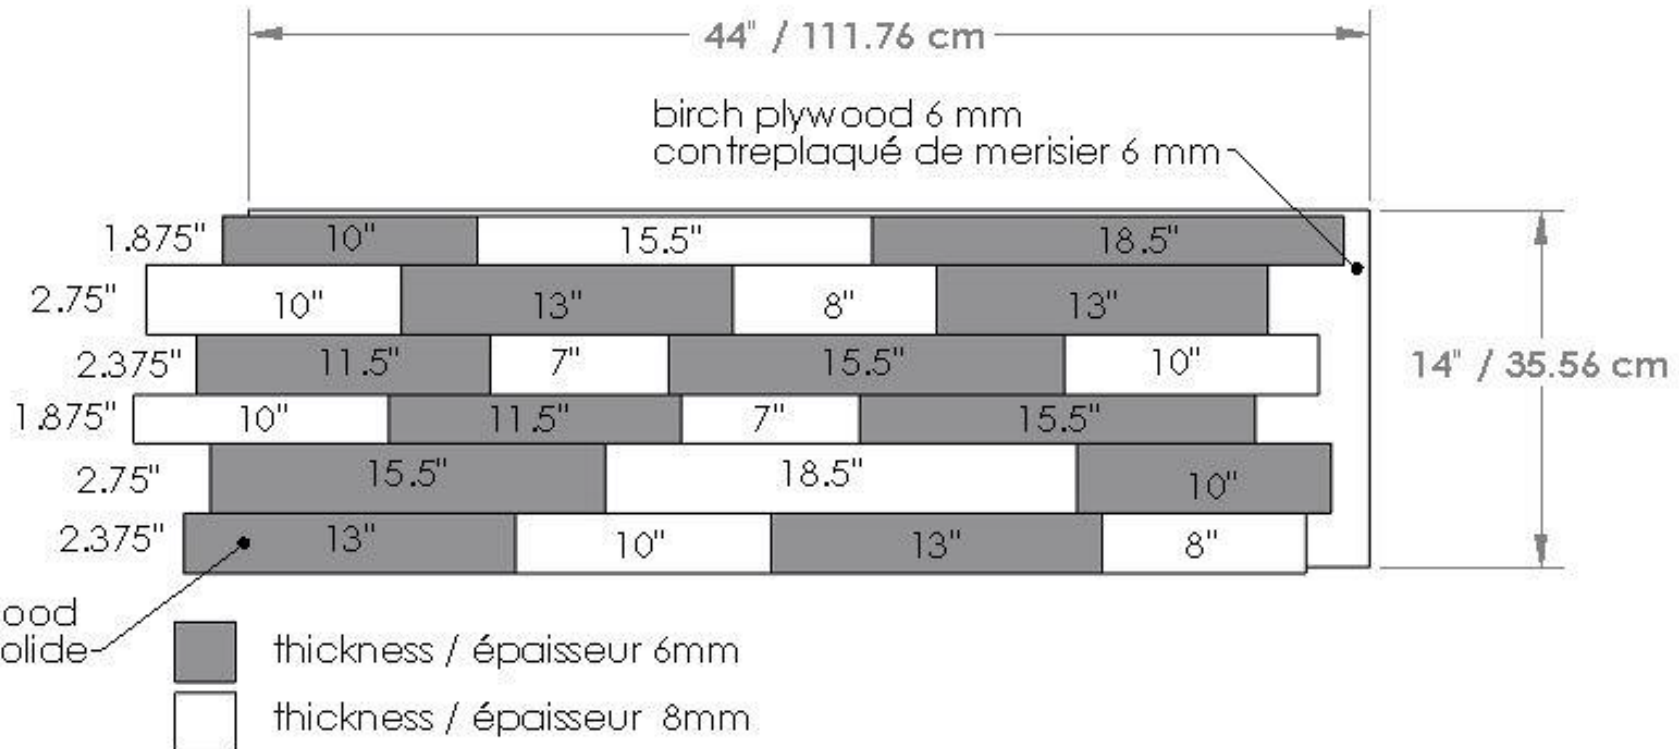

STACKED WOOD

VINTAGE | NATURAL

Technical data

4 panels in each box
17 sq.ft-p.c. / box